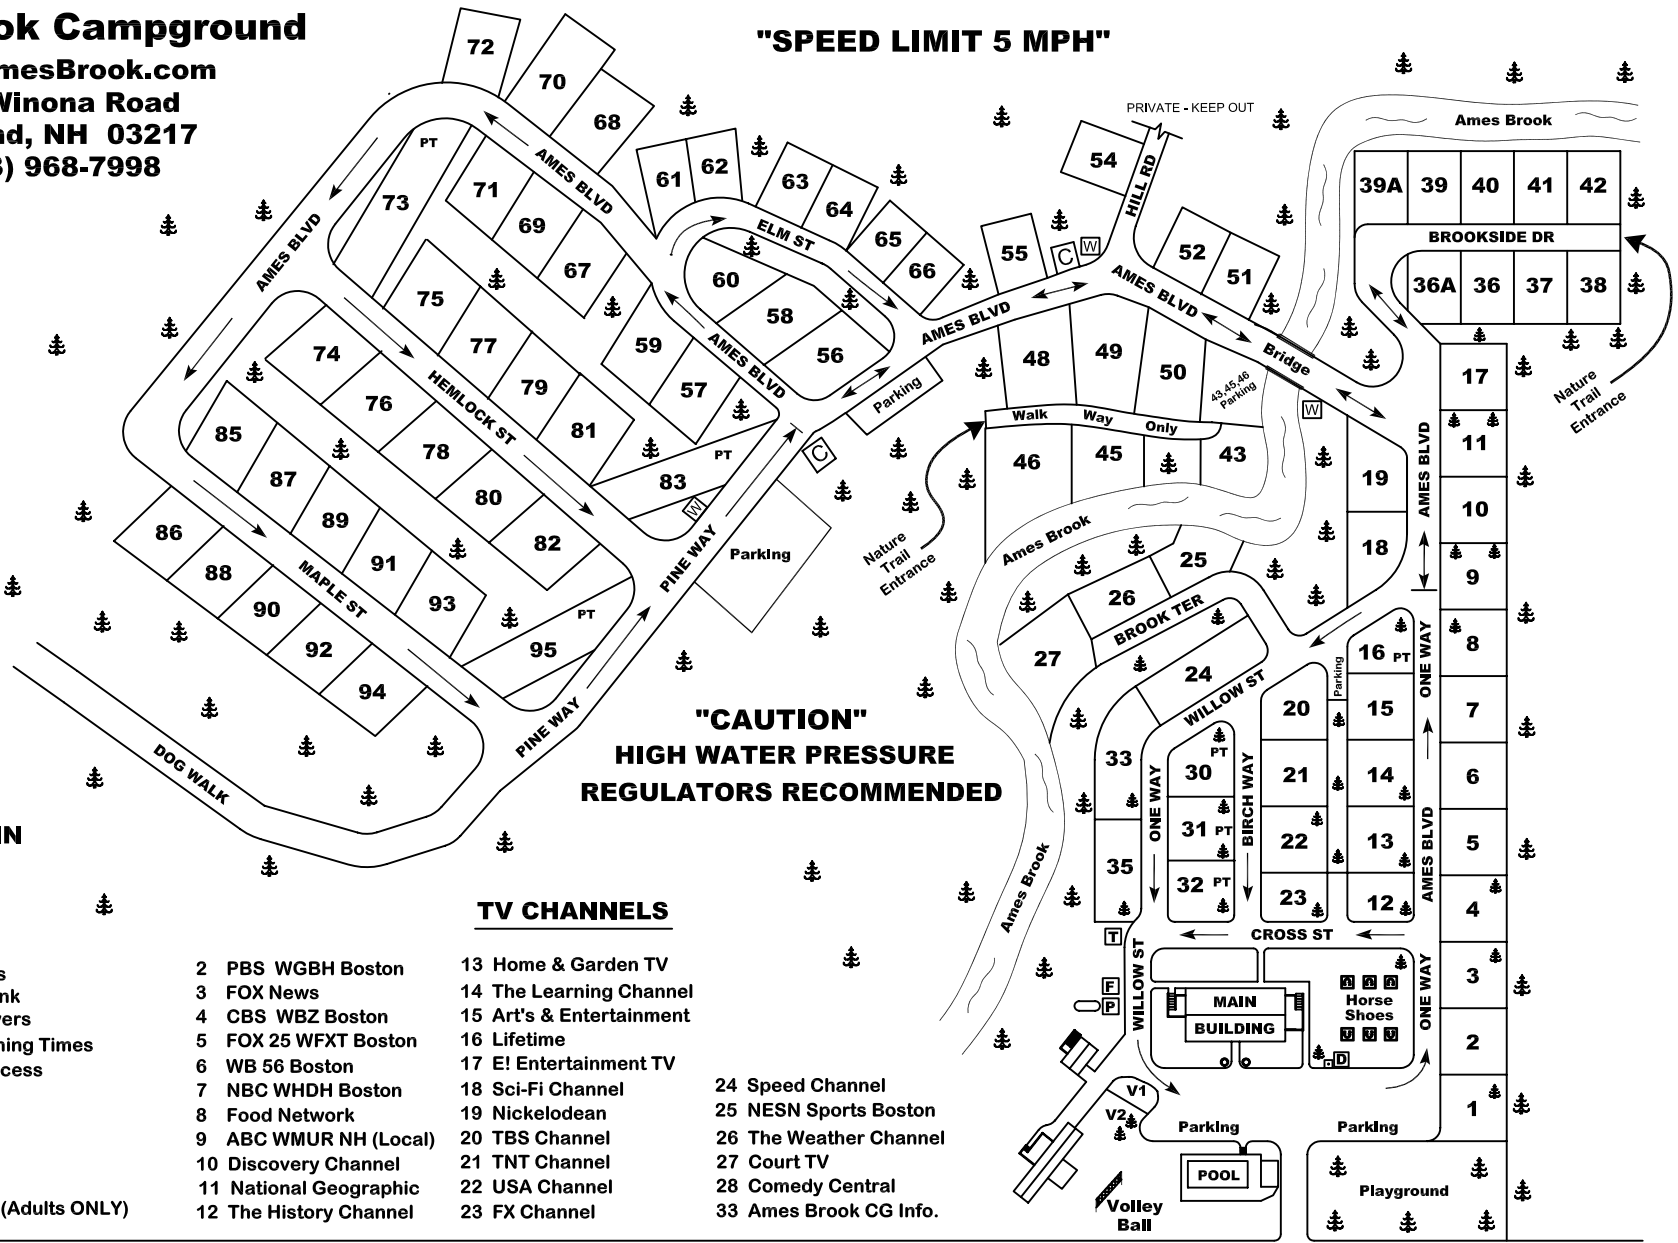

Ames Brook Campground

www.AmesBrook.com

104 Winona Road
Ashland, NH 03217
(603) 968-7998

MAP LEGEND

- C** Chemical Toilet
- D** Dump Station
- F** Firewood
- P** Propane
- T** Trash
- W** Water Faucet
- PT** Pull Thru Site
- One Way St
- ↔ Two Way St

LOCATED WITHIN MAIN BUILDING

FIRST FLOOR

- Office
- Store
- Laundry Room 24 hrs
w/ Dish Washing Sink
- Rest Rooms w/ Showers
See Signs for Cleaning Times
- Lobby w/ Internet Access

SECOND FLOOR

- Game Room
- Rest Rooms
- Activities Hall
w/ Exercise Equip. (Adults ONLY)

← **New Hampton**
To Route 104
CAUTION: One Lane Rd.
Railroad Bridge Ht. 10' 6"

Winona Road

Ashland →
To Downtown &
Interstate Rte 93